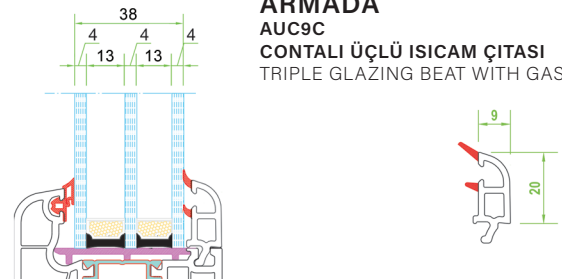

ARMADA
ATC35C
CONTALI TEKCAM ÇİTASI
SINGLE GLAZING BEAT WITH GASKET

ARMADA
AIC16C
CONTALI ISICAM ÇİTASI
SINGLE GLAZING BEAT WITH GASKET

ARMADA
ATC22C
CONTALI ISICAM ÇİTASI
DOUBLE GLAZING BEAT WITH GASKET

ARMADA
AUC9C
CONTALI ÜÇLÜ ISICAM ÇİTASI
TRIPLE GLAZING BEAT WITH GASKET

ARMADA
KASA - PENCERE KANAT
KÖRKASALI UYGULAMA
KESİT DETAYI -1-
FRAME - SASH SECONDARY
FRAME CONNECTION DETAIL

ARMADA
KASA - KAPI KANAT
KÖRKASALI UYGULAMA KESİT
DETAYI
(24 mm ISICAM UYGULAMASI)
FRAME - DOOR SASH SECONDARY
FRAME CONNECTION DETAIL
(24 mm DOUBLE GLASS APLICATION)