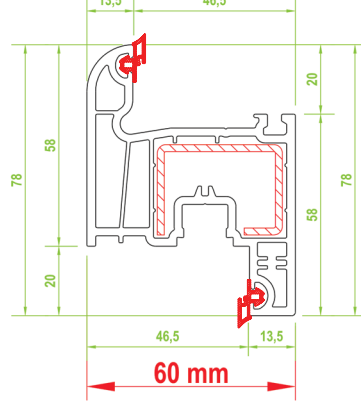

ARMADA
ADPZ58
KANAT PROFİLİ
SASH PROFILE