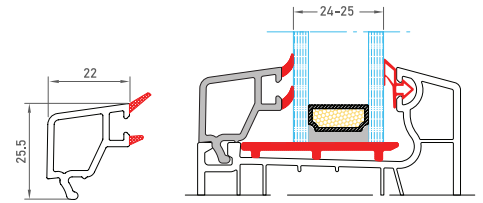

PROFIT 70
PHA66C
HAREKETLİ ORTA KAYIT PROFİLİ
OVERHUNG PROFILE

PROFIT 70
20110 CONTALI ISICAM ÇİTASI
DOUBLE GLAZING BEAT WITH GASKET