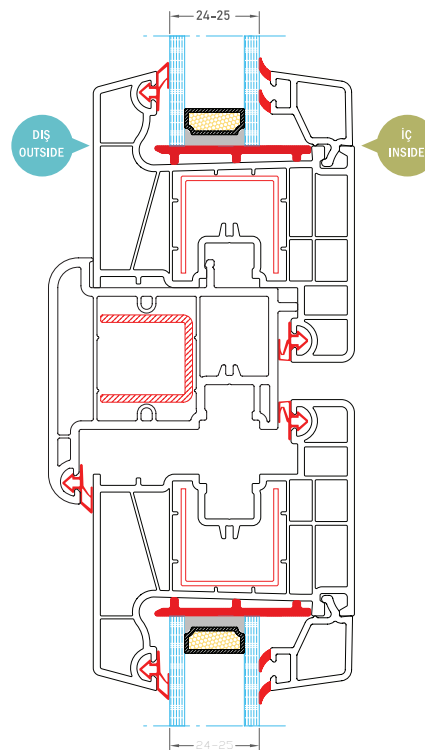

- Voluminous appearance with 70 mm profile width
- Labor cost and time saving with the single catch glass beat and profiles with incorporated joints
- Perfect heat insulation by a 5-chamber profile design
- Leaking water can be drained without any problems with special water drainage channels
- Possibility of 30 mm to 24 mm insulated glass or 4 mm single glass usage
- Modern appearance with angled profile design

10110
CONTALI ISICAM ÇİTASI
DOUBLE GLAZING BEAT WITH GASKET

PROFIT 70
KASA - KAPI KANAT
KÖRKASALI UYGULAMA KESİT DETAYI
(24 mm ISICAM UYGULAMASI)
FRAME - DOOR SASH SECONDARY
FRAME CONNECTION DETAIL
(24 mm DOUBLE GLASS APPLICATION)

PROFIT 70
KASA - PENCERE KANAT
UYGULAMASI KESİT DETAYI
FRAME SASH CONNECTION DETAIL

PROFIT 70
KAPALI BAĞ PROFİLİ
UYGULAMASI KESİT DETAYI
COVERED COUPLING PROFILE
APPLICATION DETAIL

PROFIT 70
ÇİFT KANAT ADAPTÖRÜ
UYGULAMASI KESİT DETAYI
OVERHUNG PROFILE USING DETAIL