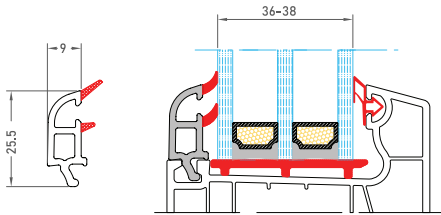

10112
36-38 mm CONTALI ISICAM ÇİTASI
36-38 mm TRIPLE GLAZING BEAT WITH GASKET