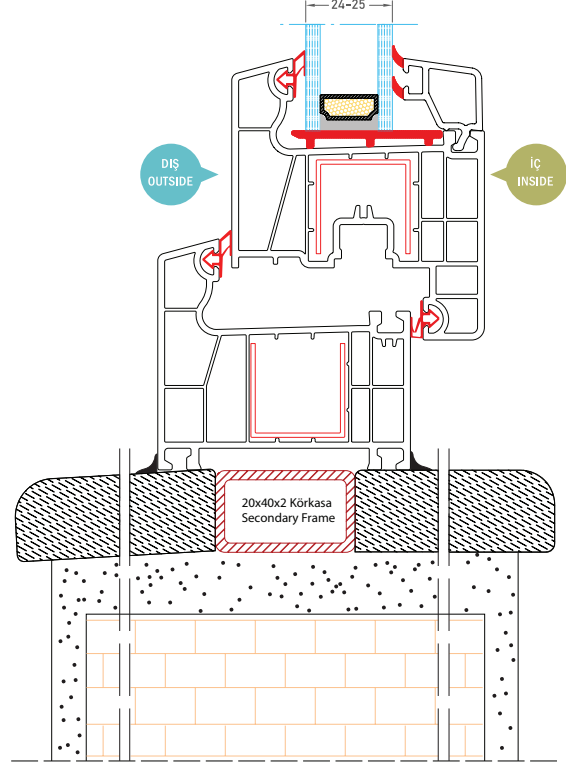

- Voluminous appearance with 70 mm profile width
- Labor cost and time saving with the single catch glass beat and profiles with incorporated joints
- Perfect heat insulation by a 5-chamber profile design
- Leaking water can be drained without any problems with special water drainage channels
- Possibility of 30 mm to 24 mm insulated glass or 4 mm single glass usage
- Modern appearance with angled profile design

20110
CONTALI ISICAM ÇİTASI
DOUBLE GLAZING BEAT WITH GASKET

PROFIT 70
20110 CONTALI ISICAM ÇİTASI
DOUBLE GLAZING BEAT WITH GASKET

10111
30mm CONTALI ISICAM ÇİTASI
30mm TRIPLE GLAZING BEAT WITH GASKET

20109
CONTALI TEKCAM ÇİTASI
SINGLE GLAZING BEAT WITH GASKET

10110
CONTALI ISICAM ÇİTASI
DOUBLE GLAZING BEAT WITH GASKET

PROFIT 70
KASA - KAPI KANAT
KÖRKASALI UYGULAMA KESİT DETAYI
(24 mm ISICAM UYGULAMASI)
FRAME - DOOR SASH SECONDARY
FRAME CONNECTION DETAIL
(24 mm DOUBLE GLASS APPLICATION)

PROFIT 70
KASA - PENCERE KANAT
UYGULAMASI KESİT DETAYI
FRAME SASH CONNECTION DETAIL

PROFIT 70
KAPALI BAĞ PROFİLİ
UYGULAMASI KESİT DETAYI
COVERED COUPLING PROFILE
APPLICATION DETAIL

PROFIT 70
ÇİFT KANAT ADAPTÖRÜ
UYGULAMASI KESİT DETAYI
OVERHUNG PROFILE USING DETAIL