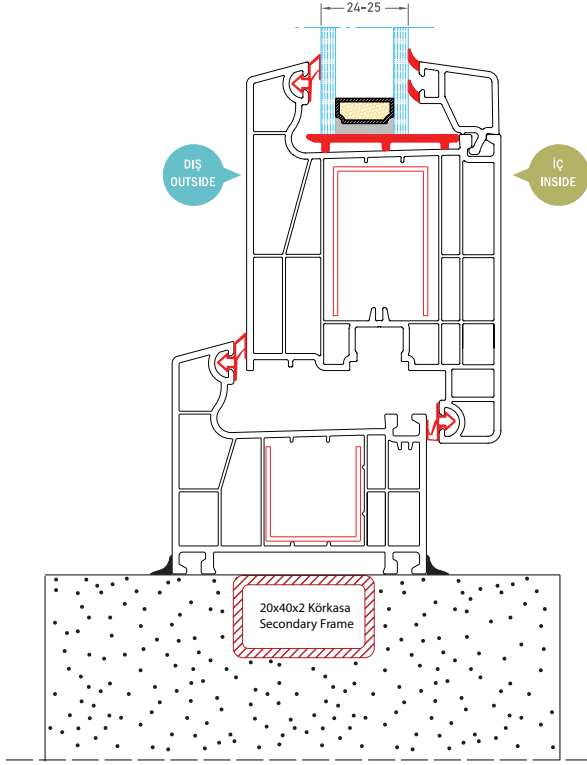

- Voluminous appearance with 70 mm profile width
- Labor cost and time saving with the single catch glass beat and profiles with incorporated joints
- Perfect heat insulation by a 5-chamber profile design
- Leaking water can be drained without any problems with special water drainage channels
- Possibility of 30 mm to 24 mm insulated glass or 4 mm single glass usage
- Modern appearance with angled profile design

20110
CONTALI ISICAM ÇİTASI
DOUBLE GLAZING BEAT WITH GASKET

PROFIT 70
20110 CONTALI ISICAM ÇİTASI
DOUBLE GLAZING BEAT WITH GASKET

10111
30mm CONTALI ISICAM ÇİTASI
30mm TRIPLE GLAZING BEAT WITH GASKET

20109
CONTALI TEKCAM ÇİTASI
SINGLE GLAZING BEAT WITH GASKET

PROFIT 70
KASA - PENCERE KANAT
UYGULAMASI KESİT DETAYI
FRAME SASH CONNECTION DETAIL

PROFIT 70
KAPALI BAĞ PROFİLİ
UYGULAMASI KESİT DETAYI
COVERED COUPLING PROFILE
APPLICATION DETAIL

PROFIT 70
ÇİFT KANAT ADAPTÖRÜ
UYGULAMASI KESİT DETAYI
OVERHUNG PROFILE USING DETAIL