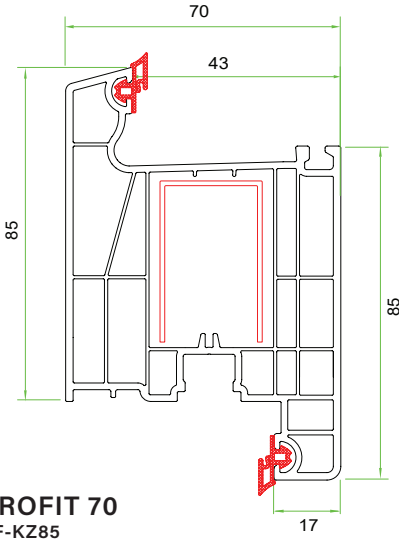

PROFIT 70
PF-L44
KASA PROFİLİ / FRAME PROFILE

PROFIT 70
PF-KZ85
KAPI PROFİLİ
DOOR SASH PROFILE