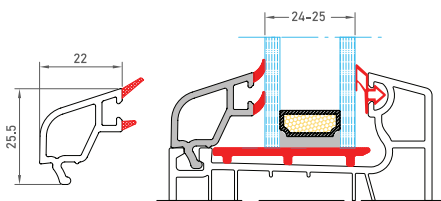

20110
CONTALI ISICAM ÇİTASI
DOUBLE GLAZING BEAT WITH GASKET

PROFIT 70
20110 CONTALI ISICAM ÇİTASI
DOUBLE GLAZING BEAT WITH GASKET

10111
30mm CONTALI ISICAM ÇİTASI
30mm TRIPLE GLAZING BEAT WITH GASKET

20109
CONTALI TEKCAM ÇİTASI
SINGLE GLAZING BEAT WITH GASKET