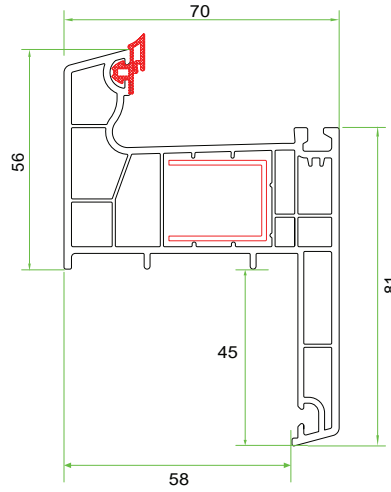

PROFIT 70
PF-PL81
PERVAZLI KASA PROFİLİ
GRONIED FRAME PROFILE