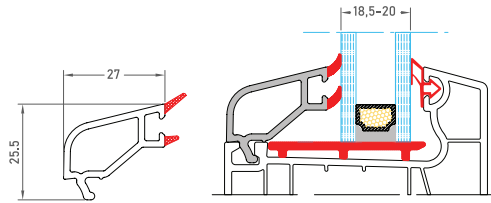

20110
CONTALI ISICAM ÇİTASI
DOUBLE GLAZING BEAT WITH GASKET