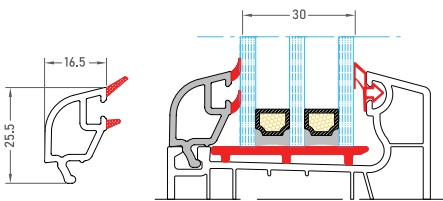

10111
30mm CONTALI ISICAM ÇİTASI
30mm TRIPLE GLAZING BEAT WITH GASKET