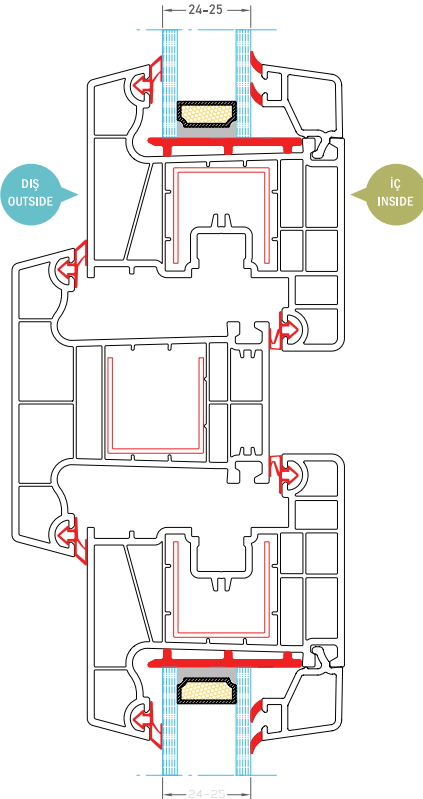

- Voluminous appearance with 70 mm profile width
- Labor cost and time saving with the single catch glass beat and profiles with incorporated joints
- Perfect heat insulation by a 5-chamber profile design
- Leaking water can be drained without any problems with special water drainage channels
- Possibility of 30 mm to 24 mm insulated glass or 4 mm single glass usage
- Modern appearance with angled profile design

10110
CONTALI ISICAM ÇİTASI
DOUBLE GLAZING BEAT WITH GASKET

PROFIT 70
KASA - KAPI KANAT
KÖRKASALI UYGULAMA KESİT DETAYI
(24 mm ISICAM UYGULAMASI)
FRAME - DOOR SASH SECONDARY
FRAME CONNECTION DETAIL
(24 mm DOUBLE GLASS APPLICATION)

PROFIT 70
KASA - PENCERE KANAT
UYGULAMASI KESİT DETAYI
FRAME SASH CONNECTION DETAIL

PROFIT 70
KAPALI BAĞ PROFİLİ
UYGULAMASI KESİT DETAYI
COVERED COUPLING PROFILE
APPLICATION DETAIL

PROFIT 70
ÇİFT KANAT ADAPTÖRÜ
UYGULAMASI KESİT DETAYI
OVERHUNG PROFILE USING DETAIL