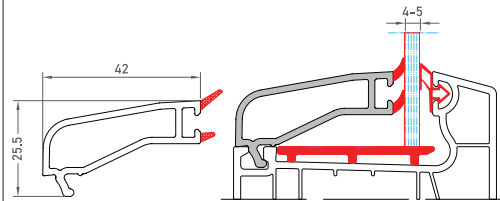

- Voluminous appearance with 70 mm profile width
- Labor cost and time saving with the single catch glass beat and profiles with incorporated joints
- Perfect heat insulation by a 5-chamber profile design
- Leaking water can be drained without any problems with special water drainage channels
- Possibility of 30 mm to 24 mm insulated glass or 4 mm single glass usage
- Modern appearance with angled profile design

PROFIT 70
PF-PL81
PERVAZLI KASA PROFİLİ
GRONIED FRAME PROFILE

PROFIT 70
PHA66C
HAREKETLİ ORTA KAYIT PROFİLİ
OVERHUNG PROFILE

10112
36-38 mm CONTALI ISICAM ÇİTASI
36-38 mm TRIPLE GLAZING BEAT WITH GASKET

20110
CONTALI ISICAM ÇİTASI
DOUBLE GLAZING BEAT WITH GASKET

PROFIT 70
20110 CONTALI ISICAM ÇİTASI
DOUBLE GLAZING BEAT WITH GASKET

10111
30mm CONTALI ISICAM ÇİTASI
30mm TRIPLE GLAZING BEAT WITH GASKET

20109
CONTALI TEKCAM ÇİTASI
SINGLE GLAZING BEAT WITH GASKET