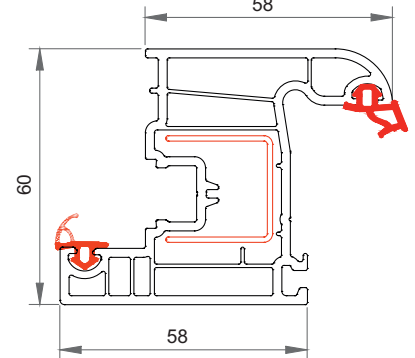

WINMARK
KAPI KANAT PROFİLİ
DOOR SASH PROFILE

WINMARK
PLUS PERVAZLI KASA PROFİLİ
SASH PROFILE

WINMARK
KANAT PROFİLİ
SASH PROFILE

WINMARK
PERVAZLI KASA PROFİLİ
GROINED FRAME PROFILE

ARMADA
ATC35C
CONTALI TEKCAM ÇİTASI
SINGLE GLAZING BEAT WITH
GASKET